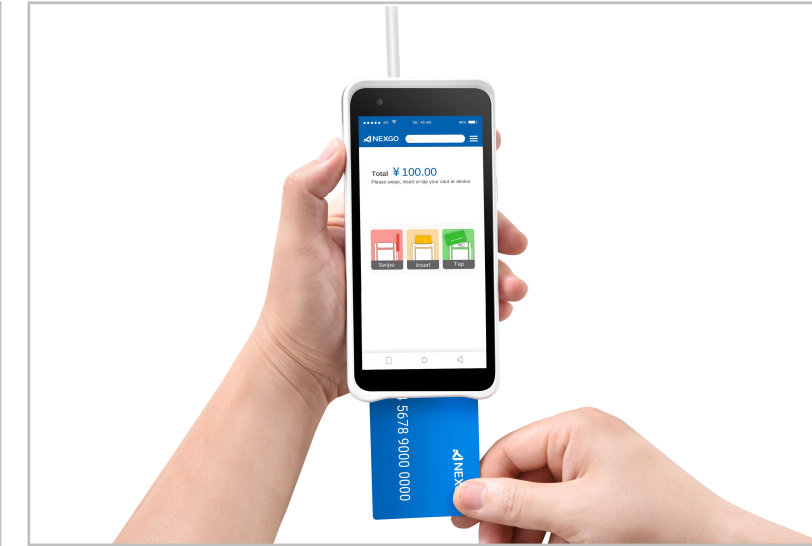

All-in-One

Magnetic strip cards, IC cards, contactless/NFC, 1D & 2D codes are all supported on this PIN Pad terminal. The contactless card reading area is at the upper part of screen as shown in the picture on right side.

IC Cards