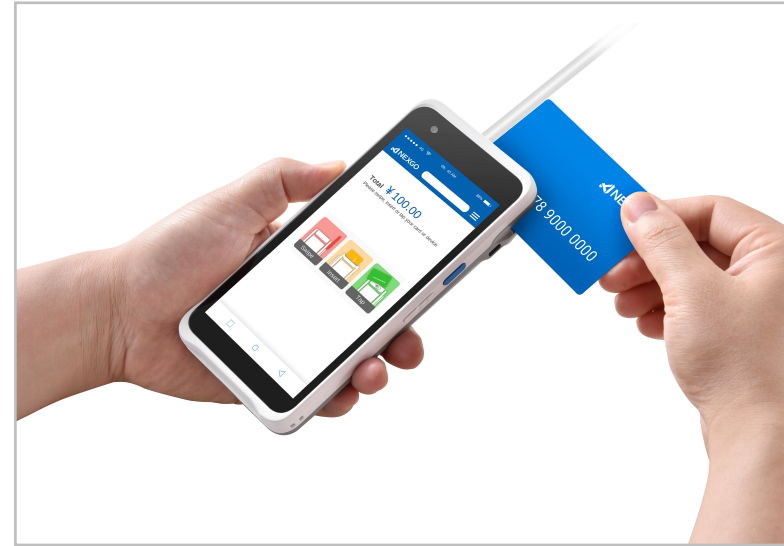

The N6 Pro Smart PIN Pad is a sleek, white and black device. It features a large, vibrant touchscreen display at the top, which shows a digital clock at 17:31 and the date Thursday, Feb 22. Below the screen is a black rectangular area, likely a card reader or a secondary display. The device is mounted on a black, cylindrical pedestal. A white cable is connected to the back of the device and runs down to a white network switch on the floor. The switch has several ports, including two Ethernet ports and two USB ports. The background is a futuristic, blue-toned environment with glowing light trails and a large, curved, metallic structure. The overall aesthetic is clean and modern, emphasizing technology and connectivity.

Featuring a 5.5-inch high-resolution screen, N6 Pro PIN Pad delivers a crisp, responsive interface for smooth and intuitive customer interactions.

Upgraded Aesthetic Design

With its sleek appearance and premium aesthetic, the N6 Pro PIN Pad stands out in any setting. The ergonomic contour ensure a comfortable grip, while its lightweight, ultra-slim body makes it perfect for various business applications and scenarios.

Hardware Compatibility

Multi-ports provide the possibility to achieve more functions.
Allows integration with ECR, PIN Pad, etc.

* The HUB features a total of 5 ports. Excluding the POWER port, there are 4 functional ports (LAN, RS232, USB-A, USB-C). A maximum of 3 out of these 4 functional ports can be used simultaneously.

All-in-One

Magnetic strip cards, IC cards, contactless/NFC, 1D & 2D codes are all supported on this PIN Pad terminal. The contactless card reading area is at the upper part of screen as shown in the picture on right side.