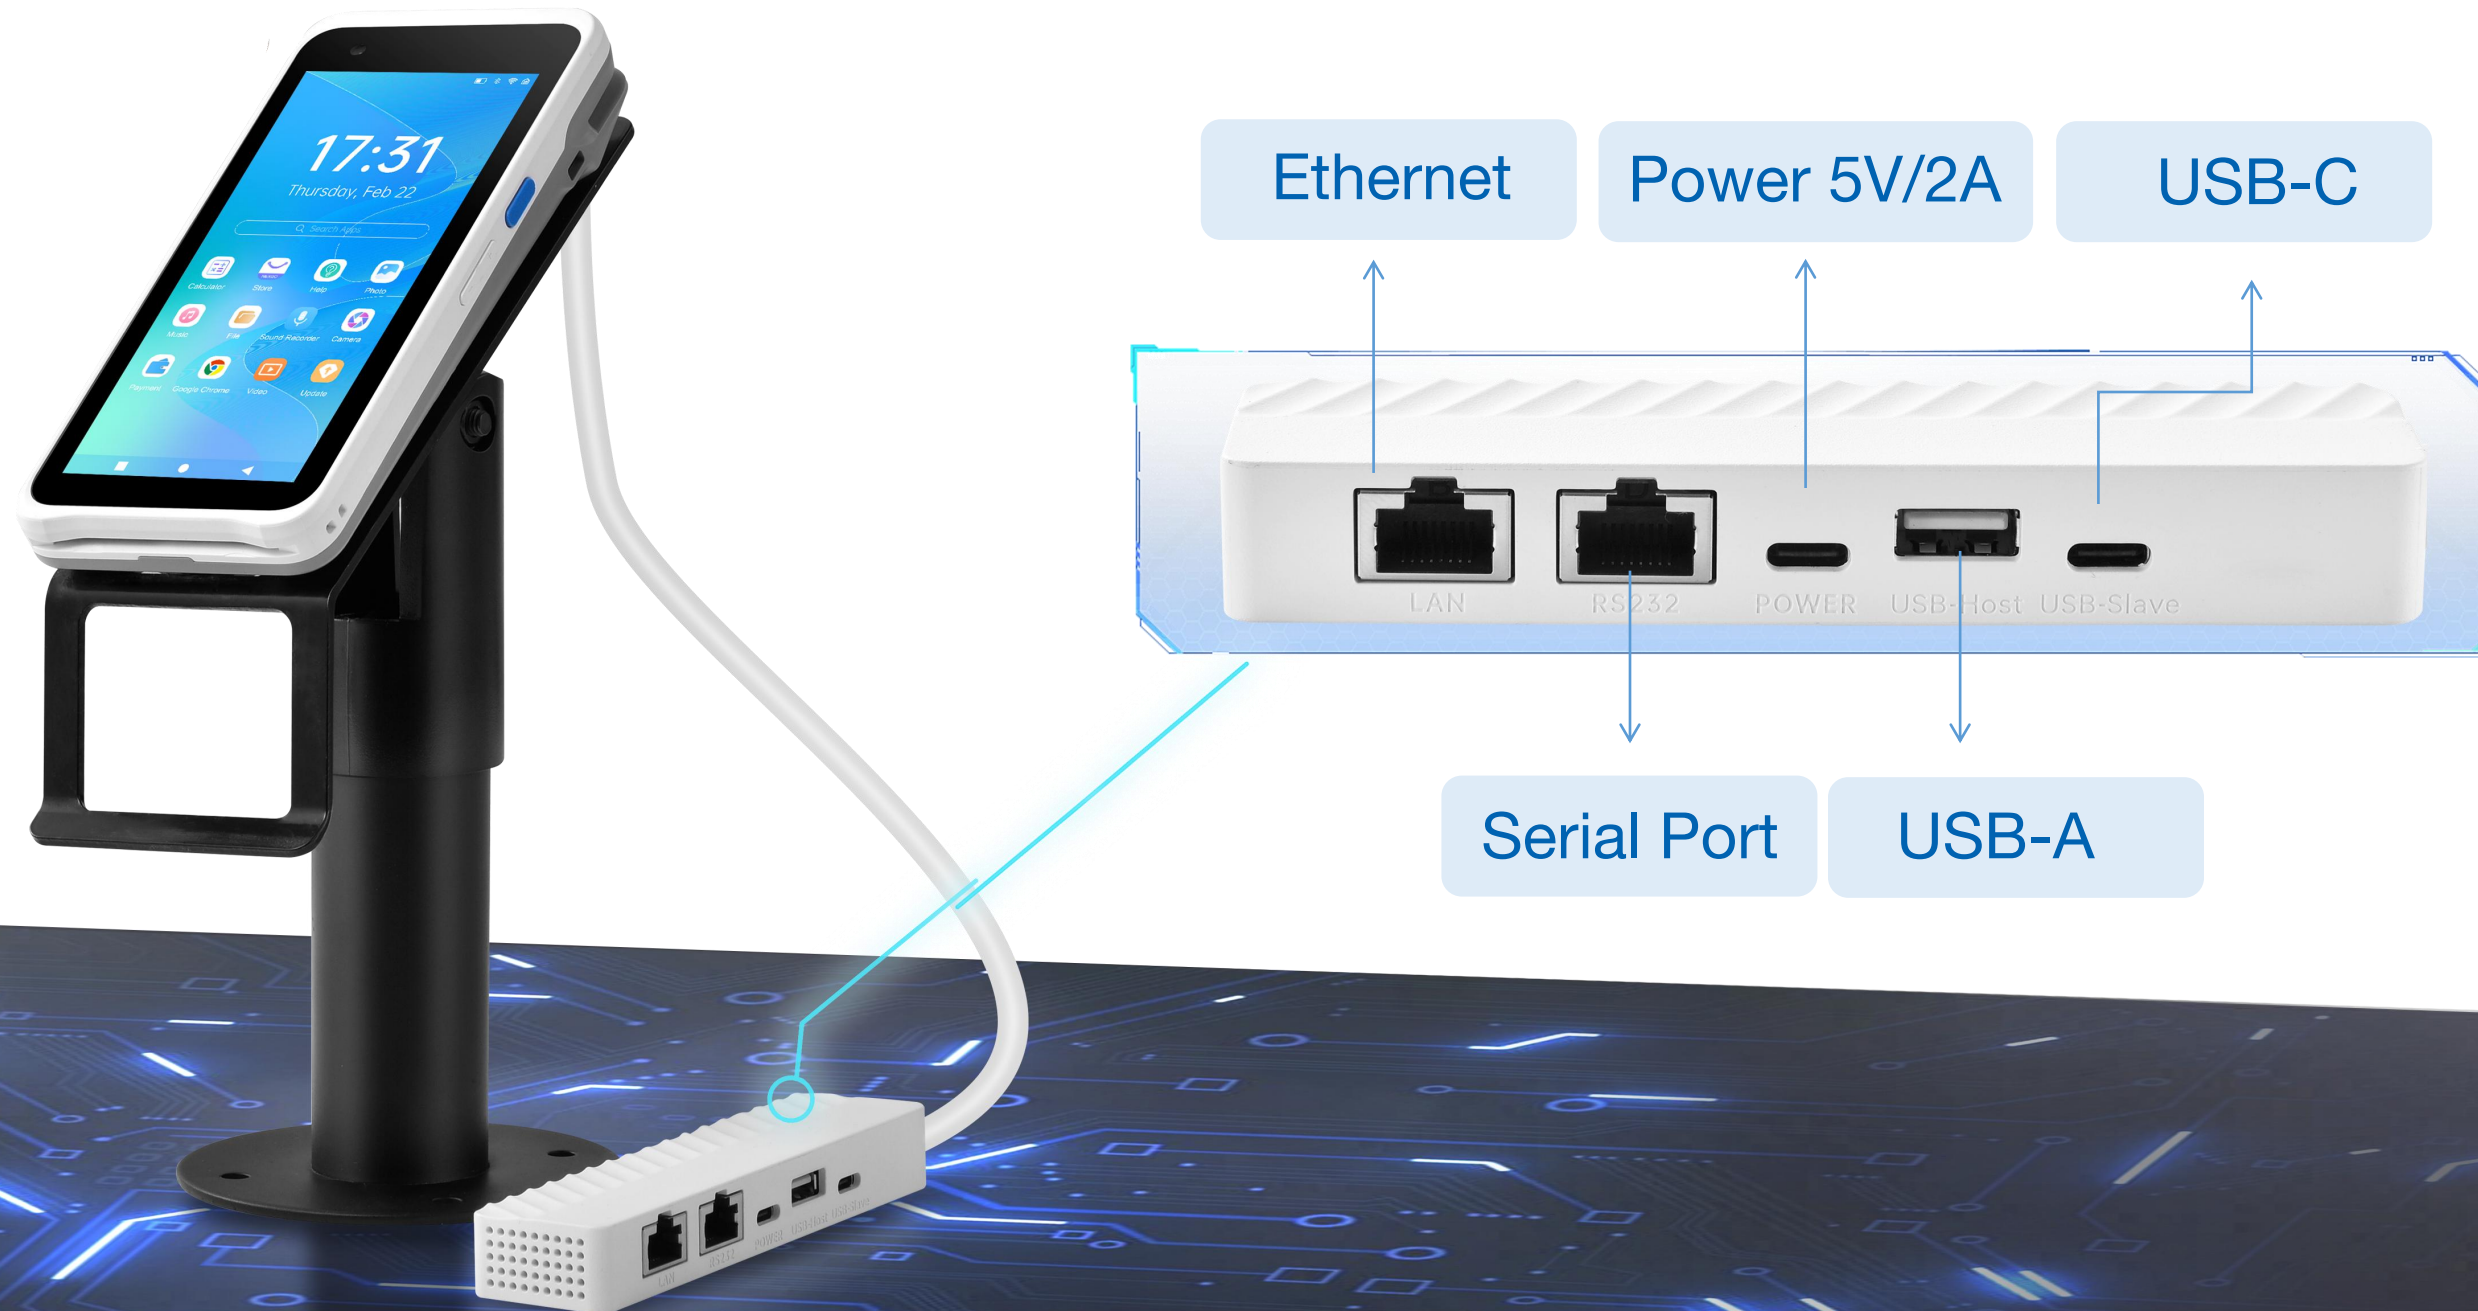

The N6 Pro Smart PIN Pad is a sleek, white and black device. It features a large, vibrant touchscreen display at the top, which shows a digital clock at 17:31 and the date Thursday, Feb 22. Below the screen is a black rectangular area, likely a card reader or a secondary display. The device is mounted on a black, cylindrical pedestal. A white cable is connected to the back of the device and runs down to a white network switch on the floor. The switch has several ports, including two Ethernet ports and two USB ports. The background is a futuristic, blue-toned environment with glowing light trails and a large, curved, metallic structure. The overall aesthetic is clean and modern, emphasizing technology and connectivity.

N6 Pro Smart PIN Pad

The NEXGO N6 Pro Smart PIN Pad boasts a compact, sleek design ideal for retail environments. Delivering outstanding performance, it offers a user-friendly experience across a wide range of business applications and scenarios.

Featuring a 5.5-inch high-resolution screen, N6 Pro PIN Pad delivers a crisp, responsive interface for smooth and intuitive customer interactions.

Upgraded Aesthetic Design

With its sleek appearance and premium aesthetic, the N6 Pro PIN Pad stands out in any setting. The ergonomic contour ensure a comfortable grip, while its lightweight, ultra-slim body makes it perfect for various business applications and scenarios.

Hardware Compatibility

Multi-ports provide the possibility to achieve more functions.
Allows integration with ECR, PIN Pad, etc.

* The HUB features a total of 5 ports. Excluding the POWER port, there are 4 functional ports (LAN, RS232, USB-A, USB-C). A maximum of 3 out of these 4 functional ports can be used simultaneously.